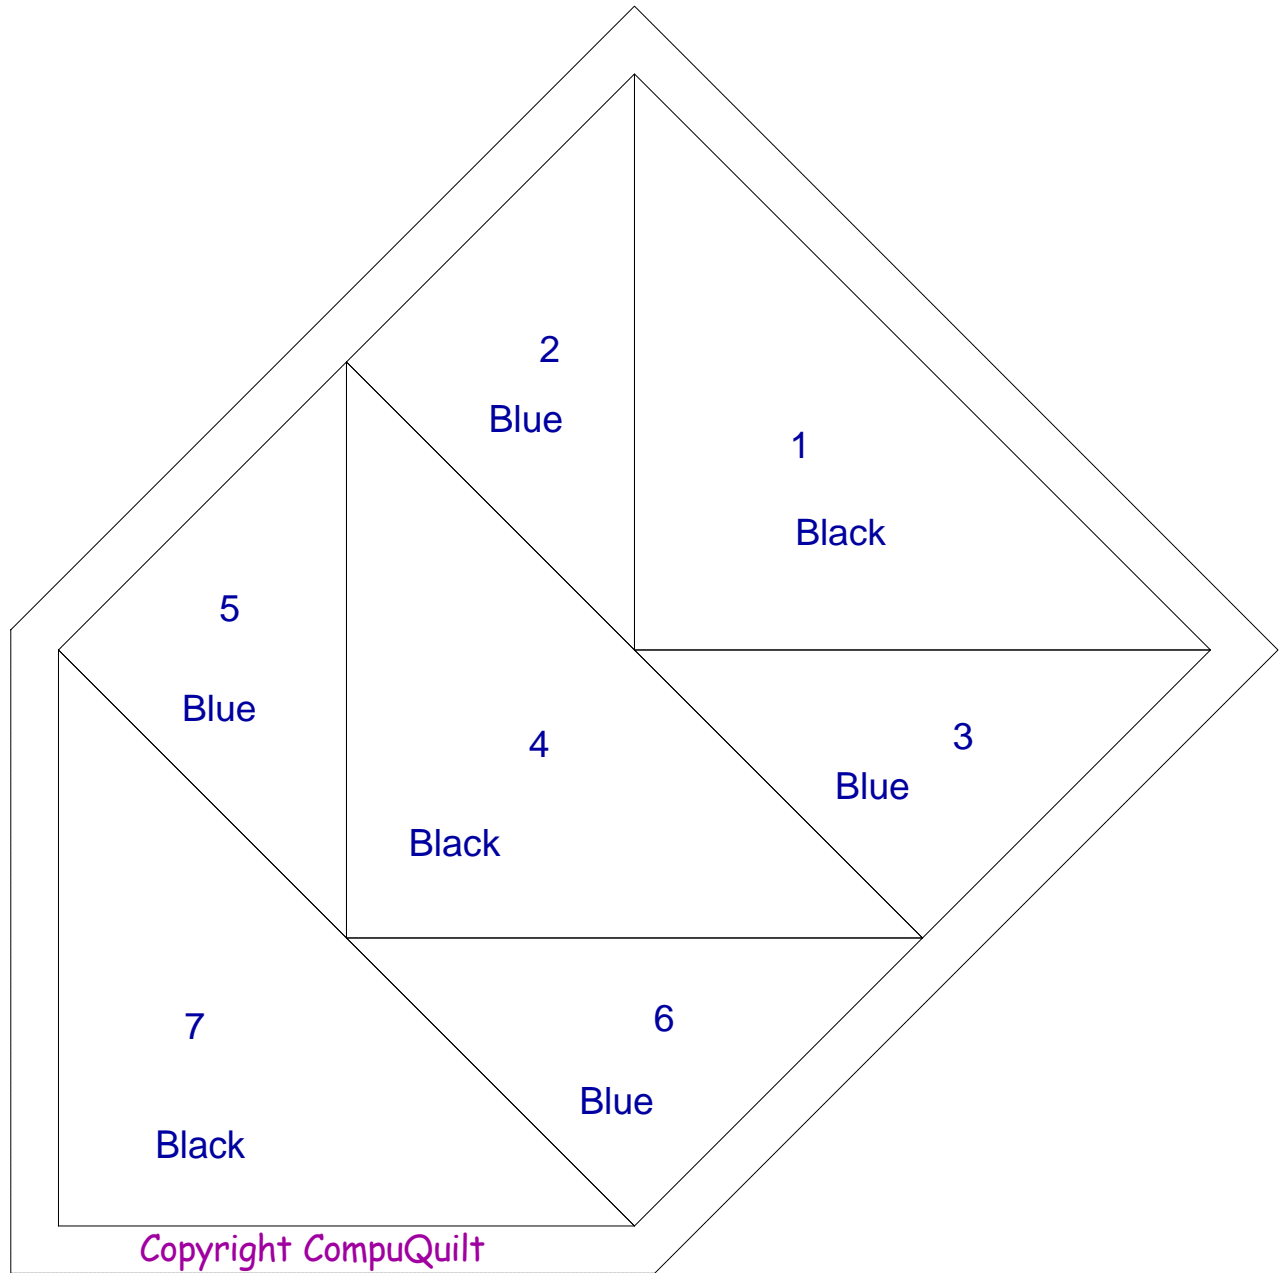

I Excel - 12" Block 1 of 12 from
The Future is So Bright Quilt Series.

Foundation pattern - Print and make 4 units

All instructions, images, etc. included on these pages are copyrighted 1997- 2001 by CompuQuilt. They are for your personal use only. They are not to be used for any commercial purposes, classroom instruction, or on any website without our express permission. If you'd like other to have see the images please have them visit our website at: <http://www.compuquilt.com/>

Quilting guilds may use block of the month patterns without permission only IF all copyright information and website address is listed on every page of the instructions.