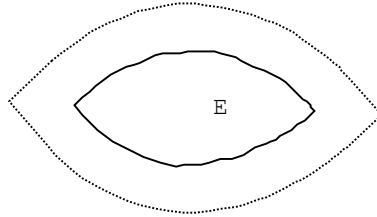

Butterfly Wreath

12" block

Block: Flowers Butterfly Wreath
12 inches wide by 12 inches high

Cut 16 Green leaves

← Cut 1 Black □
Butterfly Body

Cut 2 bottom |
Wings

A

Cut 2 top Wings

B

← Cut 6 yellow of J template for
Flower Centers

← Cut 6 ea of F,G,H,I
in pink for the Flowers.

Cut 4 Green Stems

D

Also cut 1 background piece □
12.5" X 12.5" in yellow