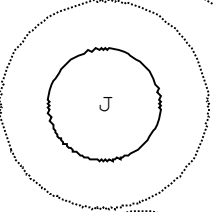

Butterfly Wreath

12" block

Block: Flowers Butterfly Wreath
12 inches wide by 12 inches high

Cut 16 Green leaves

← Cut 1 Black □
Butterfly Body

Cut 2 bottom |
Wings

A

Cut 2 top Wings

B

← Cut 6 yellow of J template for
Flower Centers

← Cut 6 ea of F,G,H,I
in pink for the Flowers.

Cut 4 Green Stems

D

Also cut 1 background piece □
12.5" X 12.5" in yellow