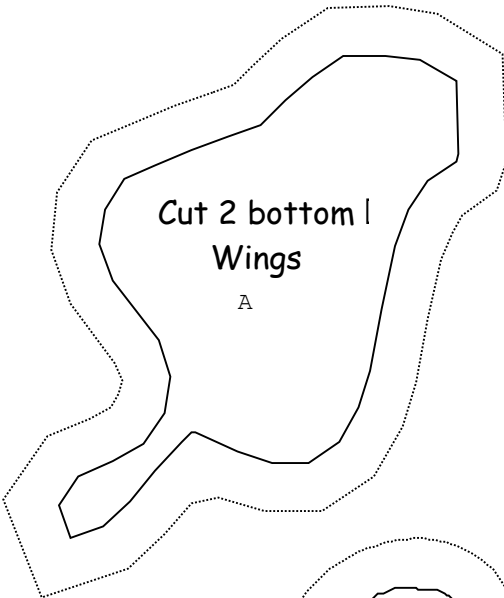

Butterfly Wreath

12" block

Block: Flowers Butterfly Wreath
12 inches wide by 12 inches high

Cut 16 Green leaves

← Cut 1 Black □
Butterfly Body

Cut 2 bottom |
Wings

A

Cut 2 top Wings

B

← Cut 6 yellow of J template for
Flower Centers

Cut 6 ea of F,G,H,I
in pink for the Flowers.

Cut 4 Green Stems

D

Also cut 1 background piece □
12.5" X 12.5" in yellow