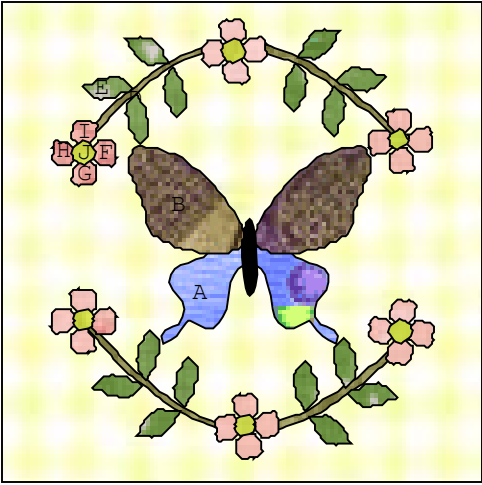

Butterfly Wreath

12" block

Block: Flowers Butterfly Wreath
12 inches wide by 12 inches high

Cut 16 Green leaves

← Cut 1 Black □
Butterfly Body

Cut 2 bottom |
Wings

A

Cut 2 top Wings

B

← Cut 6 yellow of J template for
Flower Centers

← Cut 6 ea of F,G,H,I
in pink for the Flowers.

Cut 4 Green Stems

D

Also cut 1 background piece □
12.5" X 12.5" in yellow