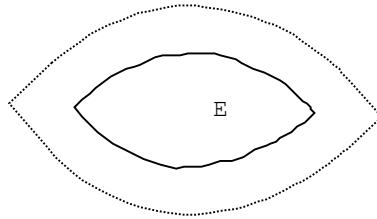

Butterfly Wreath

12" block

Block: Flowers Butterfly Wreath
12 inches wide by 12 inches high

Cut 16 Green leaves

← Cut 1 Black □
Butterfly Body

Cut 2 bottom |
Wings

A

Cut 2 top Wings

B

← Cut 6 yellow of J template for
Flower Centers

Cut 6 ea of F,G,H,I
in pink for the Flowers.

Cut 4 Green Stems

D

Also cut 1 background piece □
12.5" X 12.5" in yellow