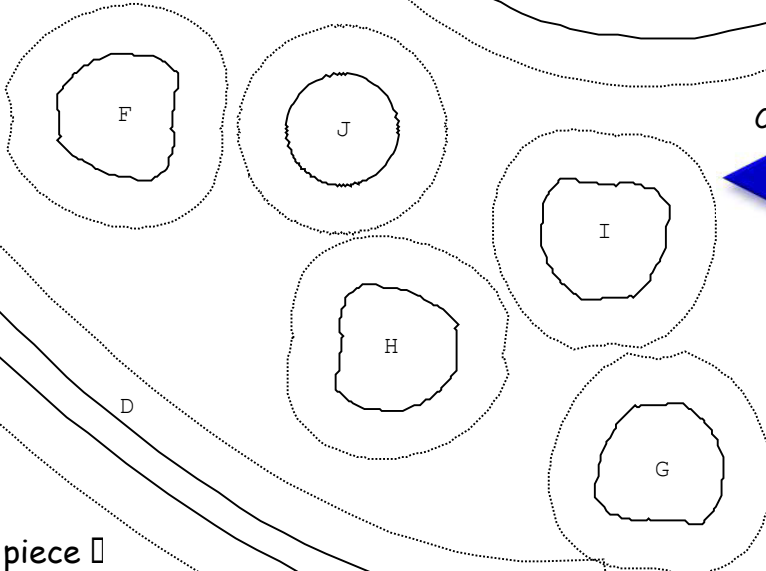

Butterfly Wreath

12" block

Block: Flowers Butterfly Wreath
12 inches wide by 12 inches high

Cut 16 Green leaves

← Cut 1 Black □
Butterfly Body

Cut 2 bottom |
Wings

A

Cut 2 top Wings

B

← Cut 6 yellow of J template for
Flower Centers

Cut 6 ea of F,G,H,I
in pink for the Flowers.

Cut 4 Green Stems

D

Also cut 1 background piece □
12.5" X 12.5" in yellow