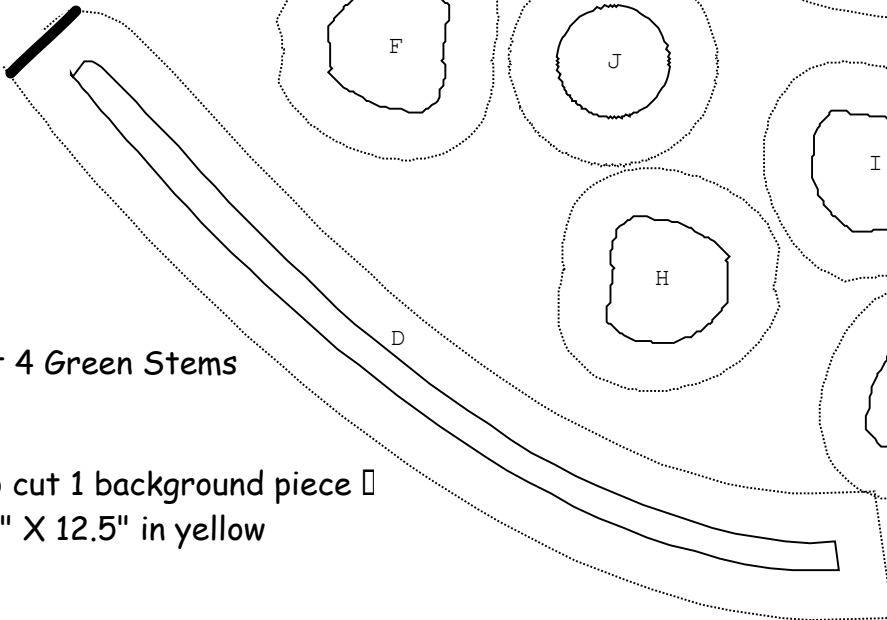

Butterfly Wreath

12" block

Block: Flowers Butterfly Wreath
12 inches wide by 12 inches high

Cut 16 Green leaves

← Cut 1 Black □
Butterfly Body

Cut 2 bottom |
Wings

A

Cut 2 top Wings

B

← Cut 6 yellow of J template for
Flower Centers

Cut 6 ea of F,G,H,I
in pink for the Flowers.

Cut 4 Green Stems

D

Also cut 1 background piece □
12.5" X 12.5" in yellow