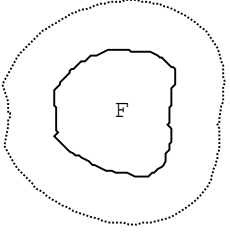

Butterfly Wreath

12" block

Block: Flowers Butterfly Wreath
12 inches wide by 12 inches high

Cut 16 Green leaves

← Cut 1 Black □
Butterfly Body

Cut 2 bottom |
Wings

A

Cut 2 top Wings

B

← Cut 6 yellow of J template for
Flower Centers

← Cut 6 ea of F,G,H,I
in pink for the Flowers.

Cut 4 Green Stems

D

Also cut 1 background piece □
12.5" X 12.5" in yellow