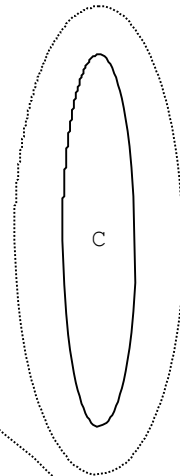

Butterfly Wreath

12" block

Block: Flowers Butterfly Wreath
12 inches wide by 12 inches high

Cut 16 Green leaves

← Cut 1 Black □
Butterfly Body

Cut 2 bottom |
Wings

A

Cut 2 top Wings

B

← Cut 6 yellow of J template for
Flower Centers

Cut 6 ea of F,G,H,I
in pink for the Flowers.

Cut 4 Green Stems

D

Also cut 1 background piece □
12.5" X 12.5" in yellow