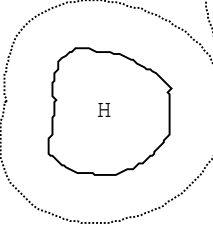

Butterfly Wreath

12" block

Block: Flowers Butterfly Wreath
12 inches wide by 12 inches high

Cut 16 Green leaves

← Cut 1 Black □
Butterfly Body

Cut 2 bottom |
Wings

A

Cut 2 top Wings

B

← Cut 6 yellow of J template for
Flower Centers

← Cut 6 ea of F,G,H,I
in pink for the Flowers.

Cut 4 Green Stems

D

Also cut 1 background piece □
12.5" X 12.5" in yellow