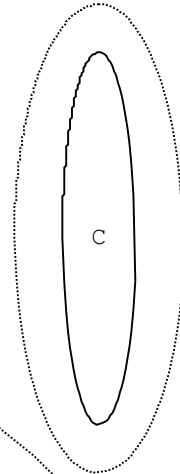

Butterfly Wreath

12" block

Block: Flowers Butterfly Wreath
12 inches wide by 12 inches high

Cut 16 Green leaves

← Cut 1 Black □
Butterfly Body

Cut 2 bottom |
Wings

A

Cut 2 top Wings

B

← Cut 6 yellow of J template for
Flower Centers

← Cut 6 ea of F,G,H,I
in pink for the Flowers.

Cut 4 Green Stems

D

Also cut 1 background piece □
12.5" X 12.5" in yellow