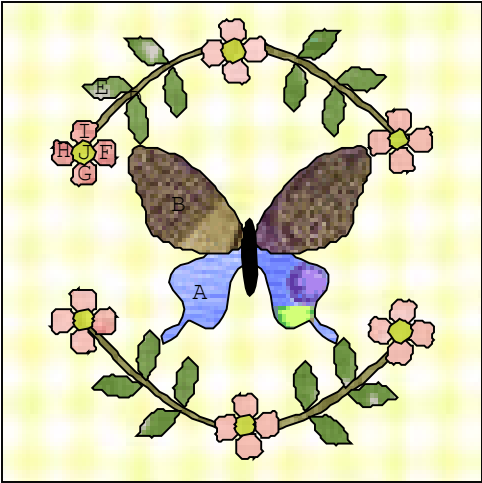

Butterfly Wreath

12" block

Block: Flowers Butterfly Wreath
12 inches wide by 12 inches high

Cut 16 Green leaves

← Cut 1 Black □
Butterfly Body

Cut 2 bottom |
Wings

A

Cut 2 top Wings

B

← Cut 6 yellow of J template for
Flower Centers

Cut 6 ea of F,G,H,I
in pink for the Flowers.

Cut 4 Green Stems

D

Also cut 1 background piece □
12.5" X 12.5" in yellow