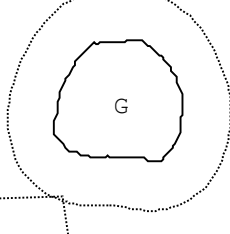

Butterfly Wreath

12" block

Block: Flowers Butterfly Wreath
12 inches wide by 12 inches high

Cut 16 Green leaves

← Cut 1 Black □
Butterfly Body

Cut 2 bottom |
Wings

A

Cut 2 top Wings

B

← Cut 6 yellow of J template for
Flower Centers

← Cut 6 ea of F,G,H,I
in pink for the Flowers.

Cut 4 Green Stems

D

Also cut 1 background piece □
12.5" X 12.5" in yellow