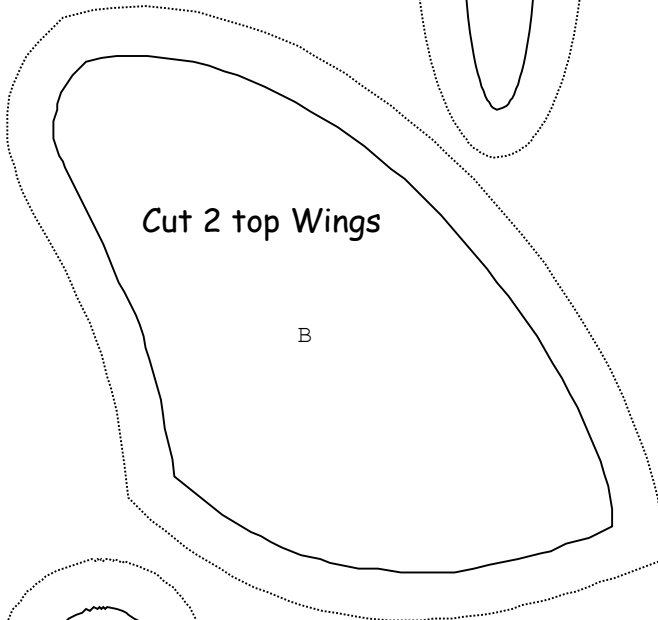

Butterfly Wreath

12" block

Block: Flowers Butterfly Wreath
12 inches wide by 12 inches high

Cut 16 Green leaves

← Cut 1 Black □
Butterfly Body

Cut 2 bottom |
Wings

A

Cut 2 top Wings

B

← Cut 6 yellow of J template for
Flower Centers

Cut 6 ea of F,G,H,I
in pink for the Flowers.

Cut 4 Green Stems

D

Also cut 1 background piece □
12.5" X 12.5" in yellow