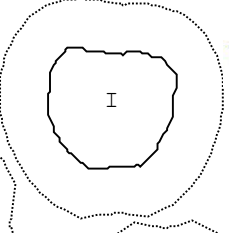

Butterfly Wreath

12" block

Block: Flowers Butterfly Wreath
12 inches wide by 12 inches high

Cut 16 Green leaves

← Cut 1 Black □
Butterfly Body

Cut 2 bottom |
Wings

A

Cut 2 top Wings

B

← Cut 6 yellow of J template for
Flower Centers

← Cut 6 ea of F,G,H,I
in pink for the Flowers.

Cut 4 Green Stems

D

Also cut 1 background piece □
12.5" X 12.5" in yellow