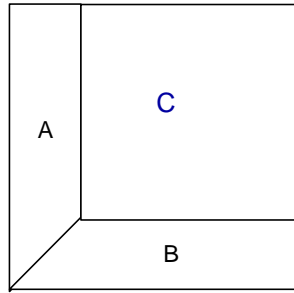

From CompuQuilt
Click logo to visit
website

Block: Attic Windows.blk
9 inches wide by 9 inches high

B

A

For the Window
or Template
marked "C", Cut
1...7 1/4" square
(per block) from
a Novelty fabric
of your choice.